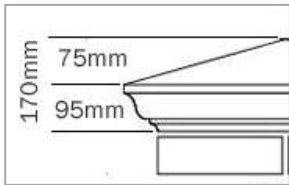

Pier Caps Technical Information

Popular standard size ranges shown below. All other sizes available on request.

A Range