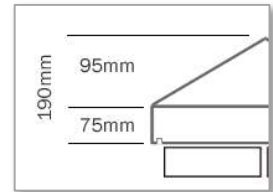

## Pier Caps Technical Information

Popular standard size ranges shown below. All other sizes available on request.

### Standard Sizes

A1 220mm to 250mm base

### Standard Sizes

B1 250mm base

### Standard Sizes

C1 340mm to 490mm base

A2 350mm to 385mm base

B2 350 to 385mm base

C2 510 to 690mm base

A3 450mm to 490mm base

B3 465 to 490mm base

A4 450mm to 490mm base