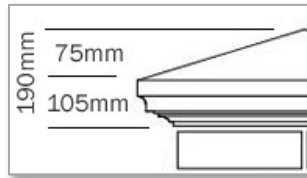

Pier Caps Technical Information

Popular standard size ranges shown below. All other sizes available on request.

A Range

B Range

C Range

Standard Sizes

A1 220mm to 250mm base

Standard Sizes

B1 250mm base

Standard Sizes

C1 340mm to 490mm base

A2 350mm to 385mm base

B2 350 to 385mm base

C2 510 to 690mm base

A3 450mm to 490mm base

B3 465 to 490mm base

A4 450mm to 490mm base

B4 585mm base

A6 560mm to 590mm base

B5 690mm base

A7 660mm to 700mm base

B6 900mm base